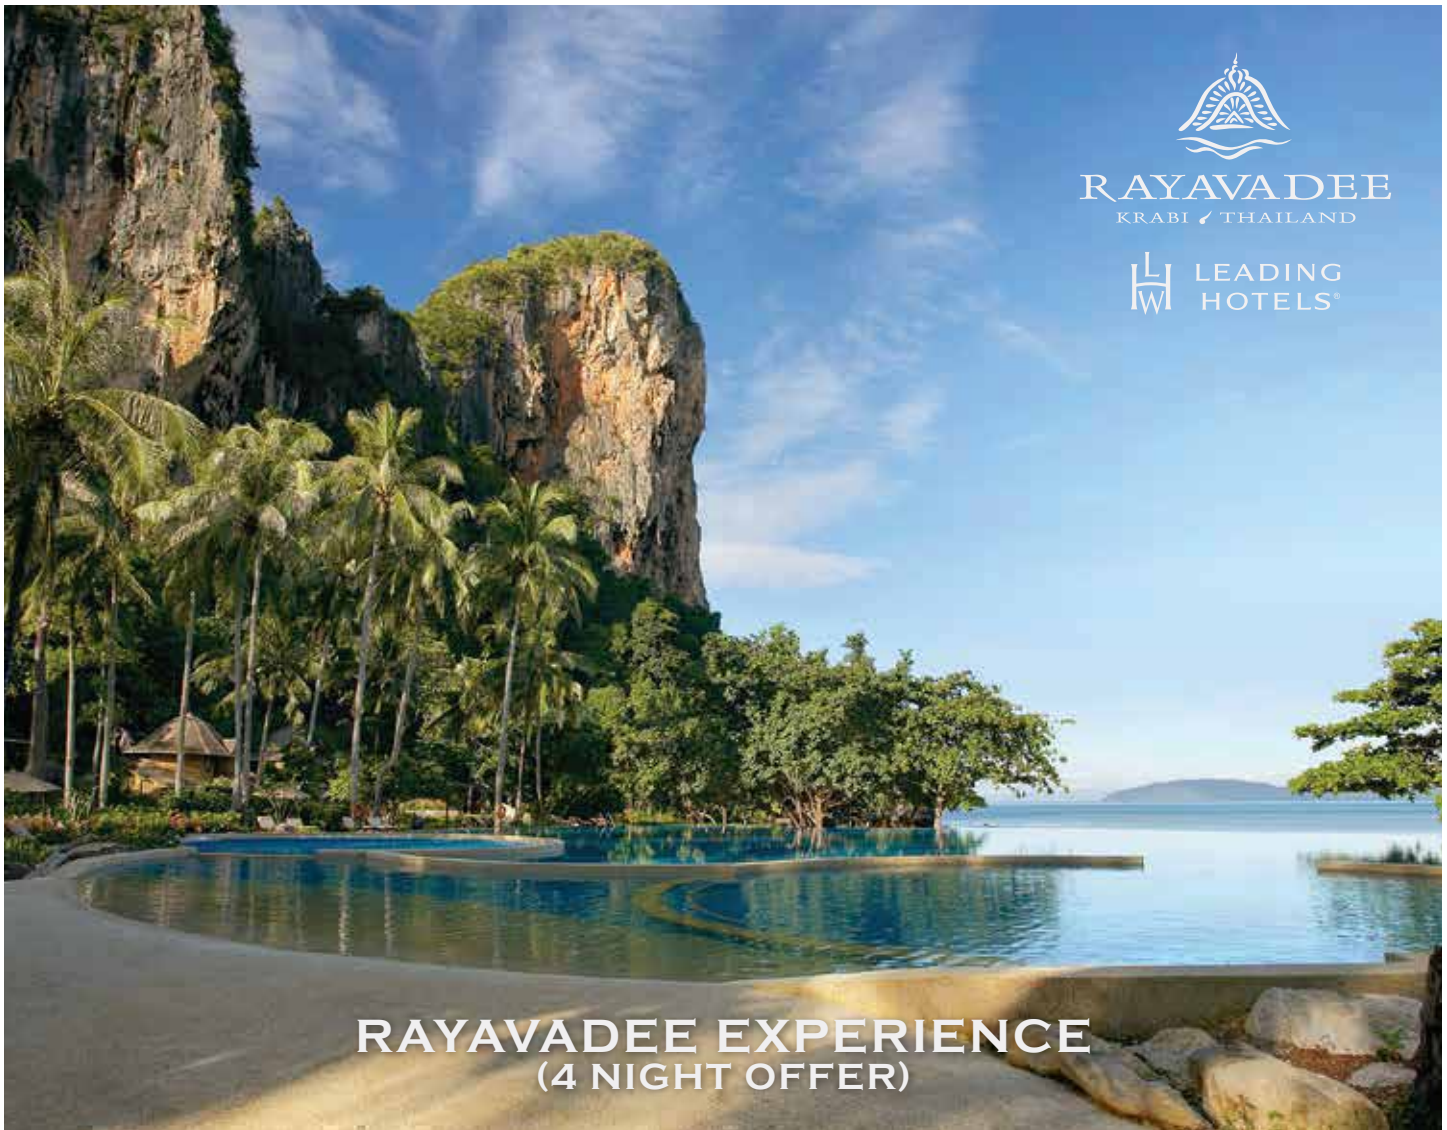

RAYAVADEE
KRABI / THAILAND

LH LEADING
W HOTELS®

RAYAVADEE EXPERIENCE (4 NIGHT OFFER)

ROOM TYPE	PACKAGE RATE	
	NOW - APRIL 30, 2024 (INCLUSIVE)	MAY 1 - OCTOBER 31, 2024 (INCLUSIVE)
DELUXE PAVILION	THB 113,500 NET PER PACKAGE	THB 86,800 NET PER PACKAGE
TERRACE PAVILION	THB 164,300 NET PER PACKAGE	THB 134,400 NET PER PACKAGE
POOL PAVILION	THB 220,800 NET PER PACKAGE	THB 170,600 NET PER PACKAGE

- ◆ A 4-night accommodation
- ◆ Daily breakfast
- ◆ Three dine around dinners (food only) at your choice at any restaurant
*Supplementary charge will be applied to a small number of specialty menu items, Twilight dinner at the Grotto and theme nights.
- ◆ One 75 minute massage of choice at the Rayavadee Spa (except Facial treatment, salon and spa packages)
- ◆ A choice of join-in half day Poda & Chicken Island Snorkeling or join-in Thai Cooking Class or a 75-minute massage (except Facial treatment, salon and spa packages)
- ◆ Join-in round trip van and boat transfers from / to Krabi International Airport
- ◆ Complimentary use of non-motorized water sports equipment